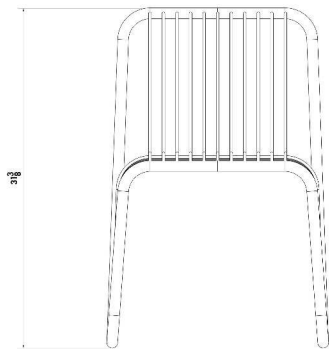

lukas/peet - design

Wire / Tube Collection - CHAIR

Material - 1" Diameter Tube
1/4" Diameter Rod

UNITS - Inches
FEB 20 2018
Page 1/3

Plateau Collection
by **Lukas Peet**