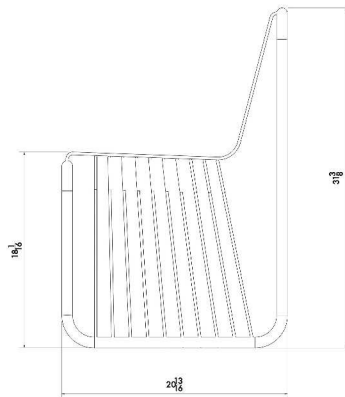

lukas/peet - design

Wire / Tube Collection - CHAIR

Material - 1" Diameter Tube
1/4" Diameter Rod

UNITS - Inches
FEB 20 2018
Page 1/3

Plateau Collection
by **Lukas Peet**