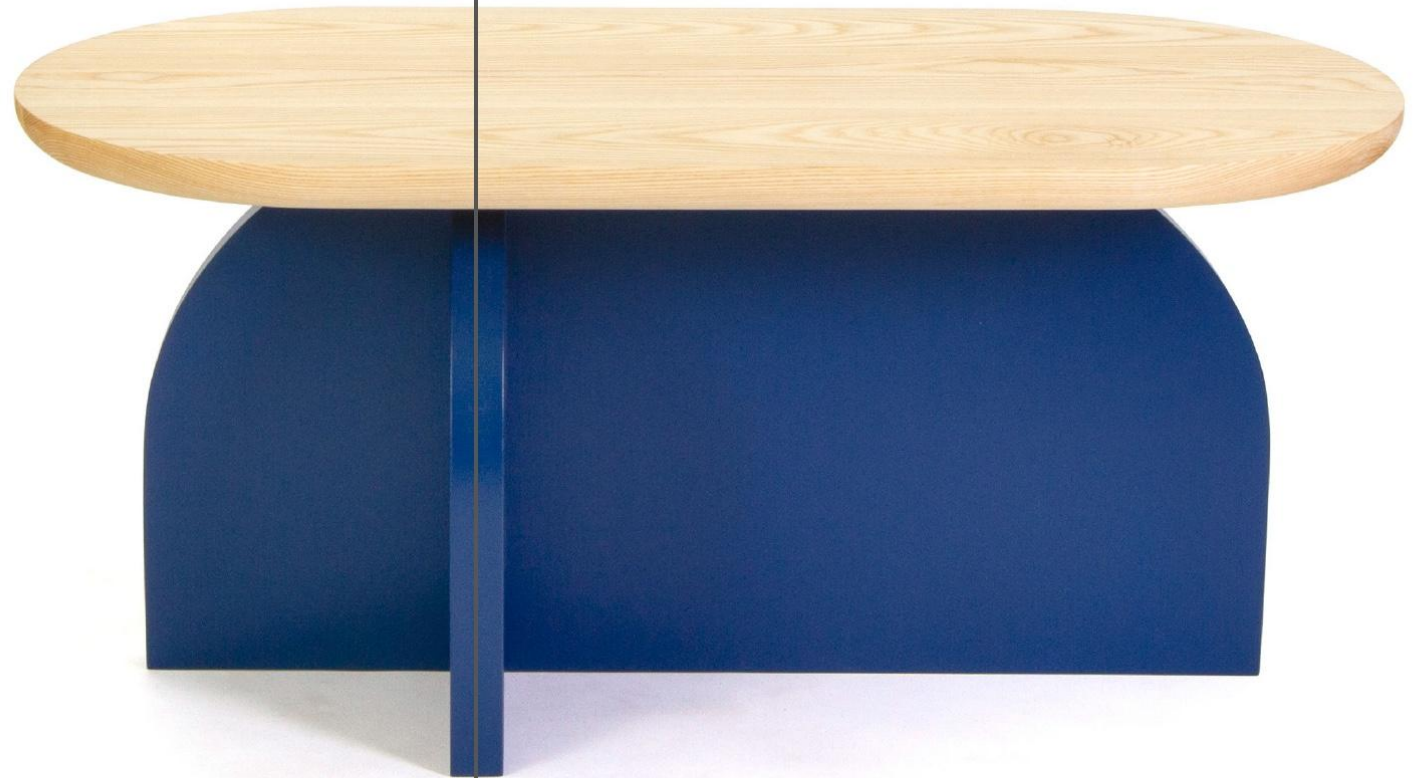

PRODUCTS

Cloverdale Side Table from GoodSpec

Bold and dramatic. The sweeping rounds and asymmetrical base of the Cloverdale Side Table provide a distinct perspective from every angle. Sitting at 20 inches the side table is at ease next to a couch or a bed. Available in solid natural ash tops and painted solid ash base. 

PRODUCTS

Cloverdale Coffee Table from GoodSpec

Make a statement. The sweeping rounds and asymmetrical base of the Cloverdale family provide a distinct perspective from every angle. This compact coffee table is at home as a living room centerpiece or at the foot of your bed. Available in solid natural ash tops and painted solid ash base. 